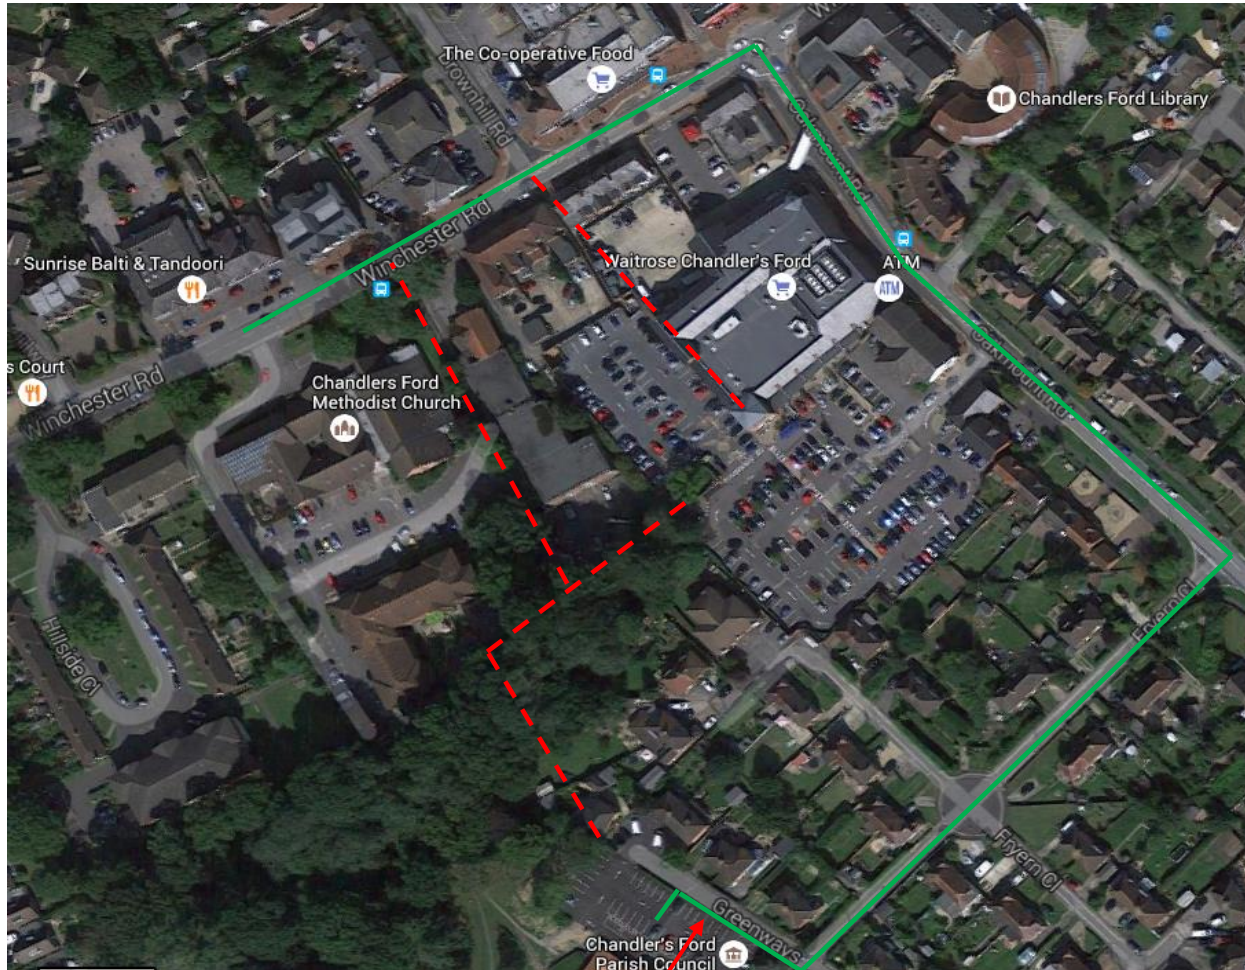

Public car park near Chandler's Ford Methodist Church

Suggested route for cars from the church.

Please note that the car parks behind the Co-operative and Waitrose are for customers only and are time limited.

Footpaths - - - - -

Car park: Adjacent to Parish office and playing field. Time limited: 3 hours, Mon – Fri 7.30 – 5.00pm